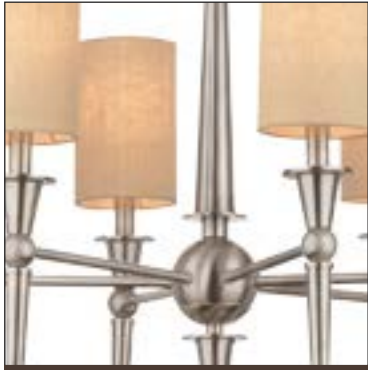

ALLURE 50

COLLECTIONS QUICK FIND