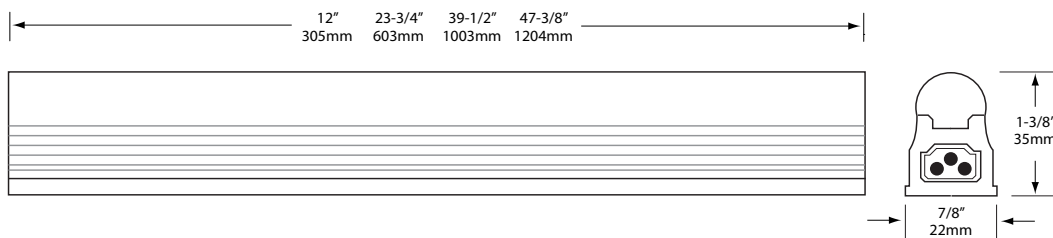

NOTE: Zee-Stick comes complete with standard spring metal brackets and screws. CUSTOM ANGLED BRACKETS ARE AVAILABLE. Consult factory. Interconnectable utilizing Alico ZeeStick connectors. Maximum run per feed is 12 units un-dimmed, six units dimmed.

TASK LIGHTING