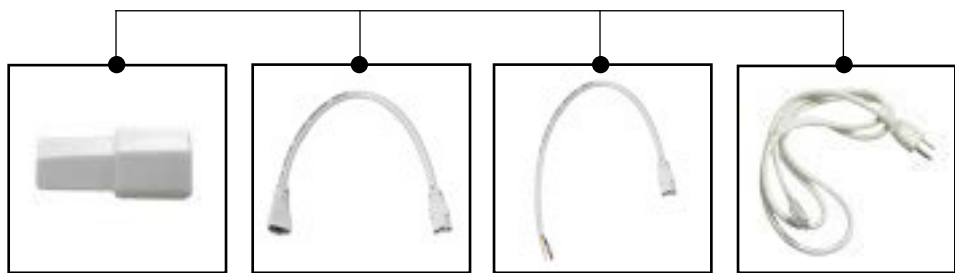

ZeeLED Pro Accessories

ZeeStick Inline Connector
ZSBUTT-N-30
(White)

ZeeStick 12" Flexible Joiner
ZSCON12-N-30
(White)

ZeeStick 24" Flexible Joiner for Hardwire
ZSCON24-N-30
(White)

ZeeStick 72" Cord and Plug
ZSPUG-N-30
(White)