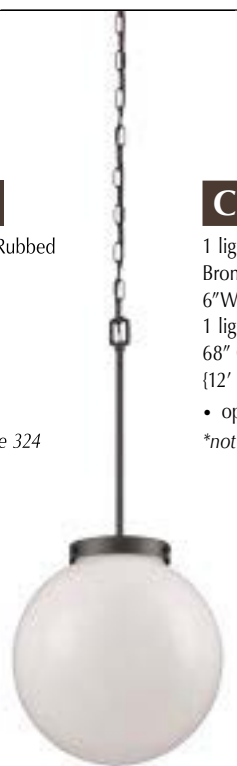

- opal white glass

*not included—See page 324

CN120041

1 light pendant in Oil Rubbed Bronze
 12"W x 13"H
 1 light x 60W MED*
 74" Overall height
 {12' wire} {60" chain}

- opal white glass

*not included—See page 324