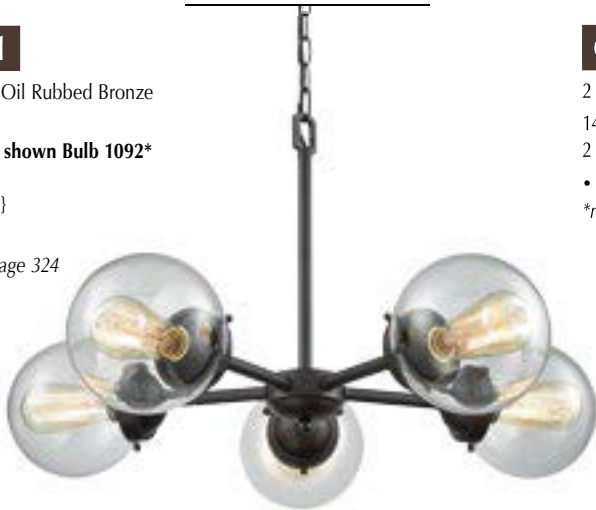

5 light chandelier in Oil Rubbed Bronze
37"W x 23"H
8 lights x 60W MED **shown Bulb 1092***
84" Overall height
{12' wire} {60" chain}

- clear glass

**not included-See page 324*

CN129281

3 light pendant/semi flush dual mount in Oil Rubbed Bronze
14"W x 7"H
3 lights x 60W MED **shown Bulb 1092***
68" Overall height
{12' wire} {60" chain}

- clear glass

**not included-See page 324*

CN129521

5 light chandelier in Oil Rubbed Bronze
26"W x 16"H
5 lights x 60W MED **shown Bulb 1092***
77" Overall height
{12' wire} {60" chain}

- clear glass

**not included-See page 324*

CN129231

2 light flush mount in Oil Rubbed Bronze
14"W x 7"H
2 lights x 60W MED **shown Bulb 1092***

- clear glass

**not included-See page 324*

CN129321

3 light chandelier in Oil Rubbed Bronze
22"W x 16"H
3 lights x 60W MED **shown Bulb 1092***
77" Overall height
{12' wire} {60" chain}

- clear glass

**not included-See page 324*

CN129041

1 light pendant in Oil Rubbed Bronze
12"W x 13"H
1 light x 60W MED **shown Bulb 1092***
74" Overall height
{12' wire} {60" chain}

- clear white glass

**not included-See page 324*