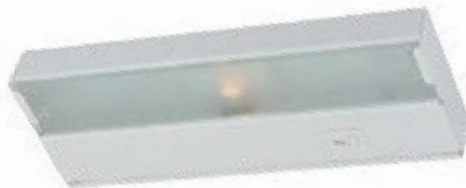

Matte White

Model	Width	Body Height	Length	No. Lights	Recom. Lamp
UCX2008	3½"	1¼"	12"	2	G8 20W
UCX3008	3½"	1¼"	18"	3	G8 20W

- White steel housing
- Etched glass diffuser
- Hi / Low switch included
- 120V lamps included

TASK LIGHTING