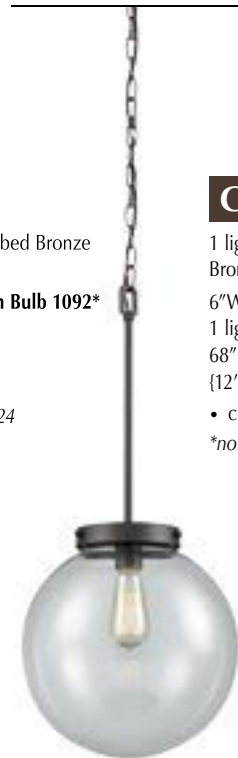

- clear glass

**not included-See page 324*

CN129041

1 light pendant in Oil Rubbed Bronze
12"W x 13"H
1 light x 60W MED **shown Bulb 1092***
74" Overall height
{12' wire} {60" chain}

- clear white glass

**not included-See page 324*

CN129151

1 light mini pendant in Oil Rubbed Bronze
6"W x 7"H
1 light x 60W MED **shown Bulb 1092***
68" Overall height
{12' wire} {60" chain}

- clear glass

**not included-See page 324*

CN129121

1 light wall sconce in Oil Rubbed Bronze
6"W x 12"H x 7"EXT
1 light x 60W MED **shown Bulb 1092***
• clear glass
**not included—See page 324*