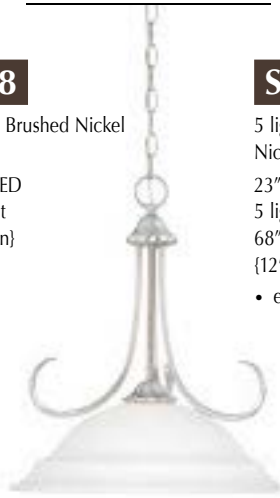

SL891678

1 light pendant in Brushed Nickel
16"W x 18"H
1 light x 150W MED
66" Overall height
{12' wire} {4' chain}
• etched glass