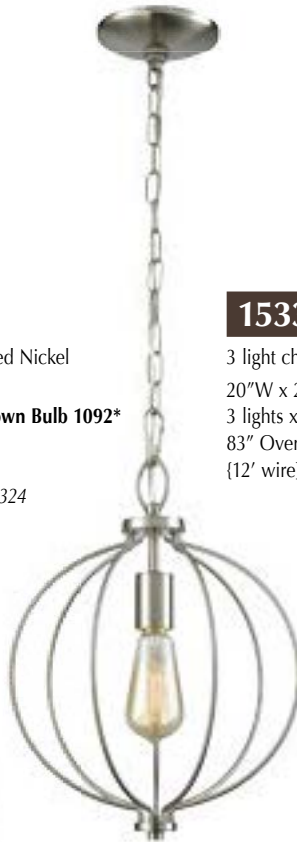

- clear glass ball

**not included—See page 324*

CN15712

1 light pendant in Brushed Nickel
11"W x 15"H
1 light x 100W MED **shown Bulb 1092***
76" Overall height
{12' wire} {60" chain}

**not included—See page 324*