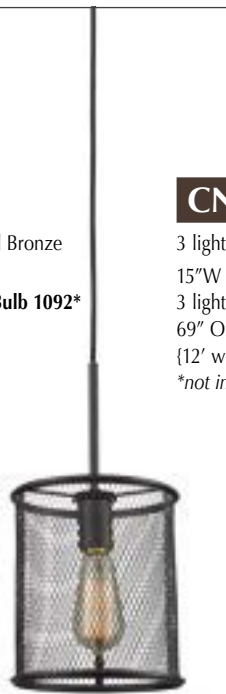

**not included-See page 324*

1503CH/10

3 light chandelier in Oil Rubbed Bronze
20"W x 22"H
3 lights x 60W CAND
84" Overall height
{12' wire} {60" chain}

1529CH/10

9 light chandelier in Oil Rubbed Bronze
34"W x 29"H
9 lights x 60W CAND
90" Overall height
{12' wire} {60" chain}

CN15861

6 light chandelier in Oil Rubbed Bronze
14"W x 21"H
6 lights x 60W MED shown Bulb 1092*
44" Overall height
**not included-See page 324*

1525CH/10

5 light chandelier in Oil Rubbed Bronze
20"W x 23"H
5 lights x 60W CAND
84" Overall height
{12' wire} {60" chain}

CN250641

6 light chandelier in Oil Rubbed Bronze
21"W x 12"H
6 lights x 60W CAND **shown Bulb 1101***
73" Overall height
{12' wire} {60" chain}
**not included-See page 324*

CN250541

5 light chandelier in Oil Rubbed Bronze
18"W x 20"H
5 lights x 60W CAND **shown Bulb 1101***
81" Overall height
{12' wire} {60" chain}
**not included-See page 324*

CN251641

6 light chandelier in Oil Rubbed Bronze
14"W x 21"H
6 lights x 60W CAND **shown Bulb 1101***
82" Overall height
{12' wire} {60" chain}
**not included-See page 324*

CN250151

1 light pendant in Oil Rubbed Bronze
8"W x 14"H
1 light x 100W MED **shown Bulb 1092***
75" Overall height
{12' wire} {60" chain}
**not included-See page 324*