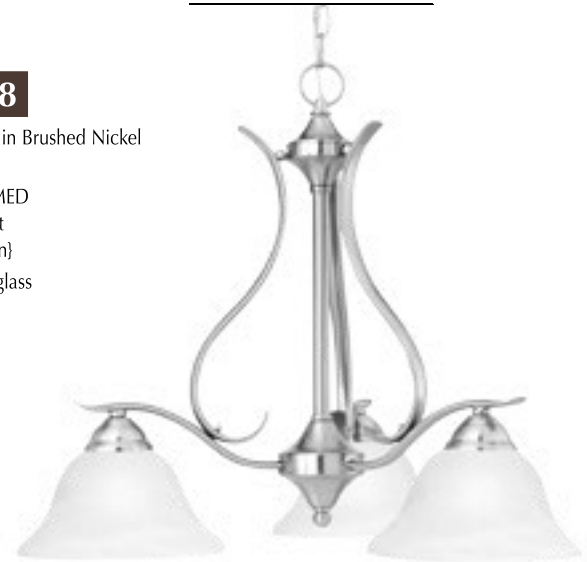

SL863378

3 light chandelier in Brushed Nickel
27"W x 21"H
3 lights x 100W MED
93" Overall height
{12' wire} {6' chain}
• alabaster style glass