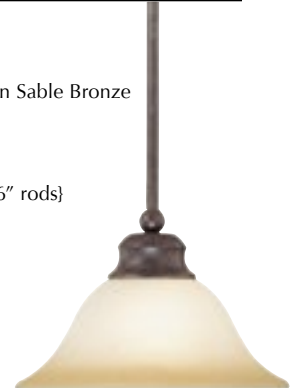

SL829822

PRESTIGE

1 light mini pendant in Sable Bronze
10"W x 6"H
1 light x 100W MED
42" Overall height
{12' wire} {2-12" + 2-6" rods}

- cognac edged glass