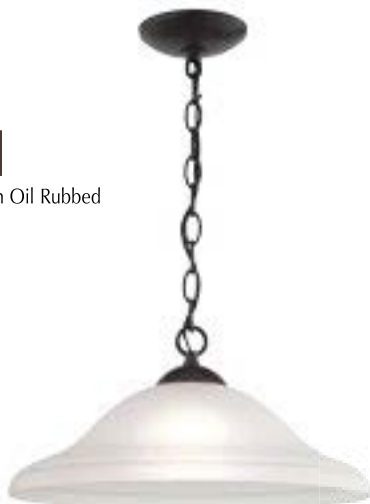

1253CH/10

3 light chandelier in Oil Rubbed Bronze
19"W x 18"H
3 lights x 60W MED
79" Overall height
{12' wire} {60" chain}
• white glass

1221PL/10

1 light large pendant in Oil Rubbed Bronze
15"W x 8"H
1 light x 100W MED
69" Overall height
{12' wire} {60" chain}
• white glass