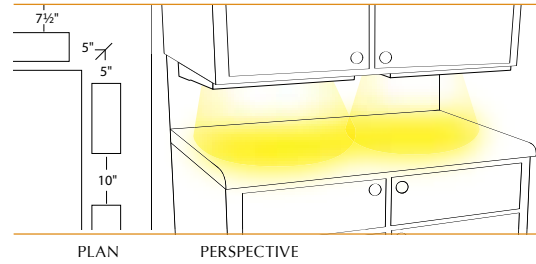

TASK LIGHTING

ZeeLINE line voltage xenon linear lighting

9", 17½", 26", 34½", or 48"

bronze white

Install 10" apart and 7K" from backsplash for even illumination.

All the benefits of Alico's famous Zeeline but as a 120V line-voltage fixture.