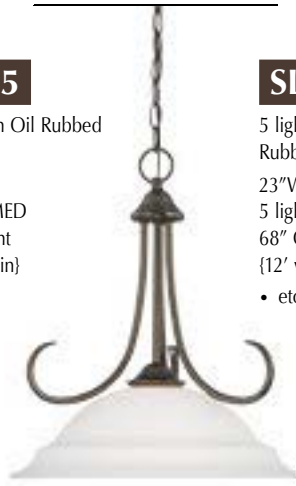

**SL891615**

1 light pendant in Oil Rubbed Bronze
 16"W x 18"H
 1 light x 150W MED
 66" Overall height
 {12' wire} {4' chain}
 • etched glass

**SL805115**

5 light chandelier in Oil Rubbed Bronze
 23"W x 20"H
 5 lights x 100W MED
 68" Overall height
 {12' wire} {4' chain}
 • etched glass