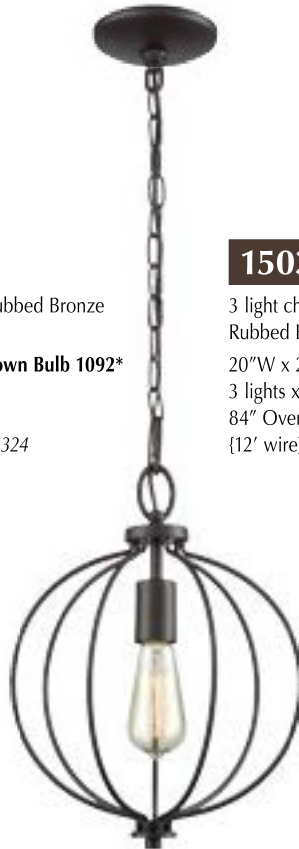

1509CH/10

9 light chandelier in Oil Rubbed Bronze
34"W x 31"H
9 lights x 60W CAND
92" Overall height
{12' wire} {60" chain}

1505CH/10

5 light chandelier in Oil Rubbed Bronze
20"W x 23"H
5 lights x 60W CAND
84" Overall height
{12' wire} {60" chain}

CN15751

5 light chandelier in Oil Rubbed Bronze
19"W x 22"H
5 lights x 60W CAND **shown Bulb 1101***
83" Overall height
{12' wire} {60" chain}

- clear glass ball

**not included-See page 324*

CN15711

1 light pendant in Oil Rubbed Bronze
11"W x 15"H
1 light x 100W MED **shown Bulb 1092***
76" Overall height
{12' wire} {60" chain}

**not included-See page 324*

1503CH/10

3 light chandelier in Oil Rubbed Bronze
20"W x 22"H
3 lights x 60W CAND
84" Overall height
{12' wire} {60" chain}

1529CH/10

9 light chandelier in Oil Rubbed Bronze
34"W x 29"H
9 lights x 60W CAND
90" Overall height
{12' wire} {60" chain}