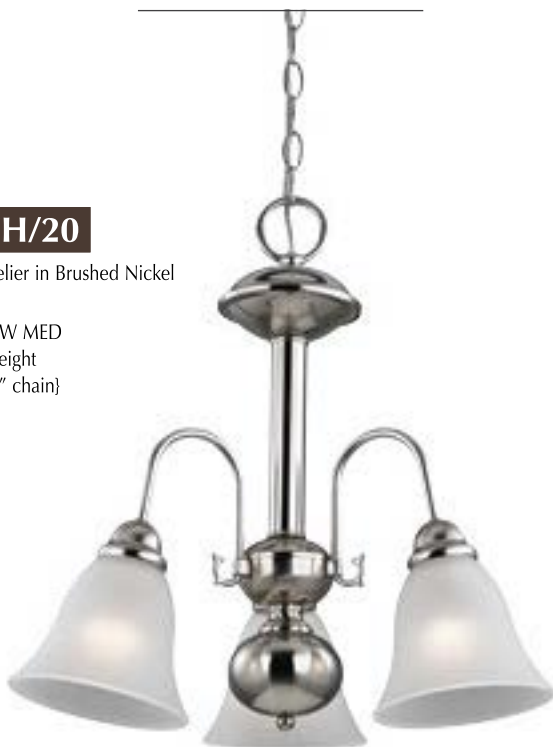

1903CH/20

3 light chandelier in Brushed Nickel
19"W x 20"H
3 lights x 100W MED
81" Overall height
{12' wire} {60" chain}

- white glass