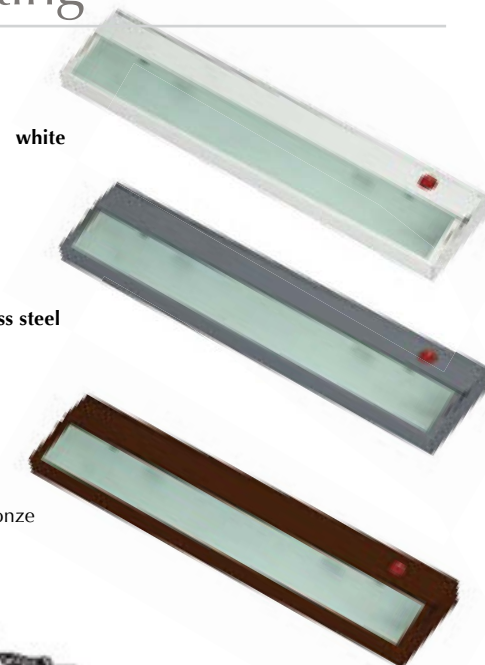

white

stainless steel

bronze

HZ000-COR
zeelite cord & plug

Energy-saving xenon lamps with a rated average lamp life of 10,000 hours that evenly distribute light while producing 35% less heat than halogen bulbs. Zeelite is available in three metal finishes, and comes complete with a transformer.

Product Highlights

- More diffuse glass
- Easy-to-use friction clips for door release
- Captioned door provides easy lamp and installation access
- Mounting screws come captioned and ready to install
- Wiring assembly is easily accessed via captioned wing nuts
- Standard ¼" knockouts for wiring
- Easy-to-use High/Off/Low switch
- Xenon lamp technology
- Installs in minutes.

Performance Notes

- To obtain a uniform light, space units 10" apart
- Position opening toward front of cabinet

Lamp (included)
18W 12V wedge base xenon
Indoor use only

	Product Code	Fixture Dimensions	Lamp
9"	HZ009RSF (White)	9"L x 4¾"W x 1⅝"D	18W 12V wedge base xenon included L5 Replacement Lamp
	HZ109RSF (Stainless Steel)		
	HZ309RSF (Bronze)		
17"	HZ017RSF (White)	17½"L x 4¾"W x 1⅝"D	2 x 18W 12V wedge base xenon included L5 Replacement Lamp
	HZ117RSF (Stainless Steel)		
	HZ317RSF (Bronze)		
26"	HZ026RSF (White)	26"L x 4¾"W x 1⅝"D	3 x 18W 12V wedge base xenon included L5 Replacement Lamp
	HZ126RSF (Stainless Steel)		
	HZ326RSF (Bronze)		
34"	HZ035RSF (White)	34½" W x 4¾"W x 1⅝"D	4 x 18W 12V wedge base xenon included L5 Replacement Lamp
	HZ135RSF (Stainless Steel)		
	HZ335RSF (Bronze)		
48"	HZ048RSF (White)	48" W x 4¾"W x 1⅝"D	6 x 18W 12V wedge base xenon included L5 Replacement Lamp
	HZ148RSF (Stainless Steel)		
	HZ348RSF (Bronze)		

TASK LIGHTING