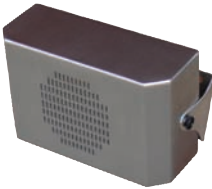

Mass Notification Outdoor Paging Unit

TF-WEBSPA1

- Enables mass broadcast paging to individual units, user-defined grouping of units, or to all units
- IP-format that is compatible with H.323 and SIP protocols
- Constructed of 16-gauge stainless steel
- Configuration and management are controlled through a standard Web browser