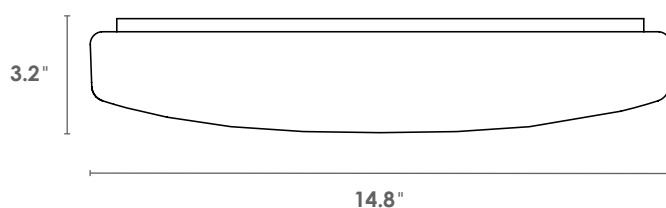

DIMENSIONS

Size: 14.8" x 14.8" 3.2"

OLCL SERIES

19" Round LED Ceiling Light

PERFORMANCE

VOLTAGE 120	CRI ≥80	WATTAGE 32	LUMENS 2000
UL LISTED Damp Locations	DIMMING Triac	LIFETIME 35,000 Hrs	WARRANTY 5 Years
		CCT 4000K	CCT 3000K