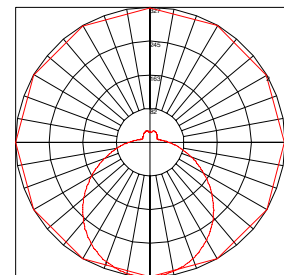

AVAILABLE COLORS

DISTRIBUTION