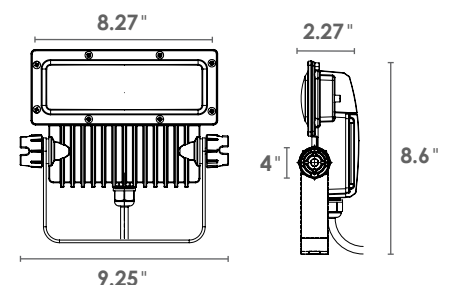

DIMENSIONS

Weight: 4 lbs.