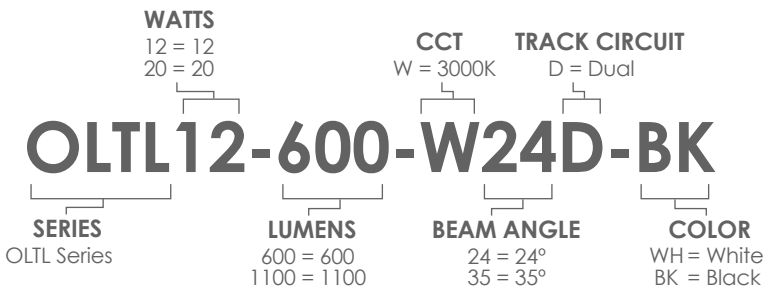

CATALOG LOGIC