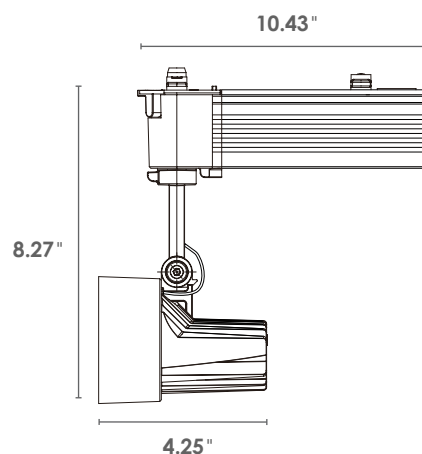

DIMENSIONS

Size: 10.43" x 2.13" (Driver) / 4.25" (Track Head) x 8.27"

Weight: 3.9 lbs.

OLTL SERIES

27W LED Track Head

PERFORMANCE

VOLTAGE 120	CRI ≥80	WATTAGE 12 / 20	LUMENS 600 / 1100
UL LISTED Damp Locations	BEAM ANGLE 24°/35°	L70 ≥50,000 Hrs	WARRANTY 5 Years
DIMMING Not Dimmable	TRACK TYPE Halo	CCT 3000K	