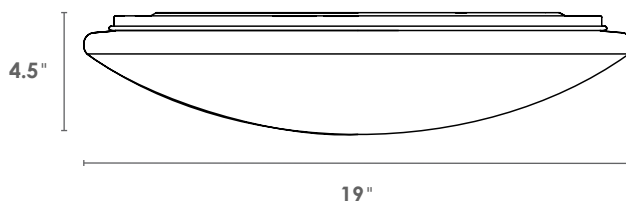

DIMENSIONS

Size: 19" x 4.5"