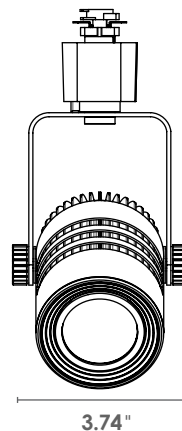

DIMENSIONS

Size: 6.85" x 3.74" x 5.74"

Weight: 1.2 lbs.

LED LAMPS

■ The easiest way to enjoy the benefits of energy efficient LED lighting is to replace existing incandescent and fluorescent lamps. Ohyama Lights is pleased to offer a variety of LED A19, BR, PAR and T8 Lamp options. Reducing your energy consumption and maintenance costs really is as easy as screwing in a lightbulb!