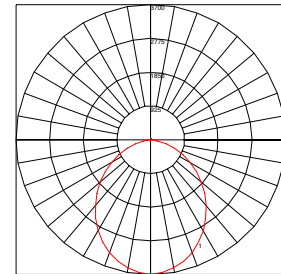

AVAILABLE COLORS

DISTRIBUTION