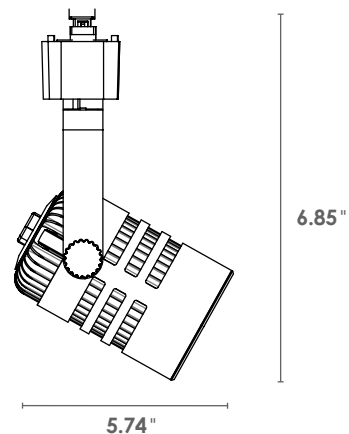

DIMENSIONS

Size: 6.85" x 3.74" x 5.74"

Weight: 1.2 lbs.

LED LAMPS

■ The easiest way to enjoy the benefits of energy efficient LED lighting is to replace existing incandescent and fluorescent lamps. Ohyama Lights is pleased to offer a variety of LED A19, BR, PAR and T8 Lamp options. Reducing your energy consumption and maintenance costs really is as easy as screwing in a lightbulb!