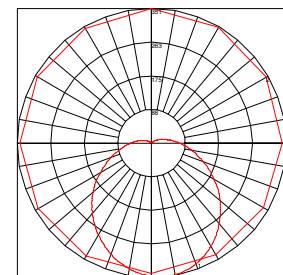

DISTRIBUTION