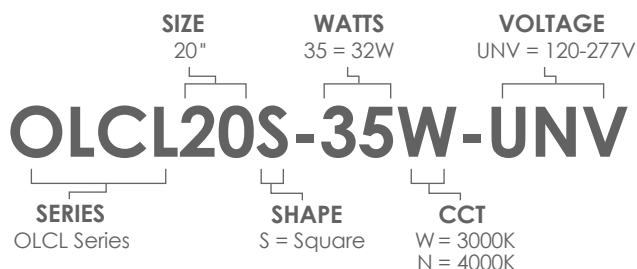

CATALOG LOGIC