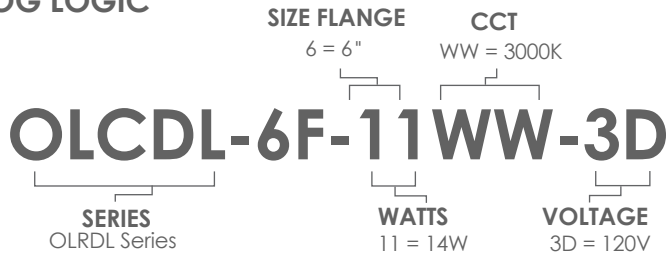

CATALOG LOGIC