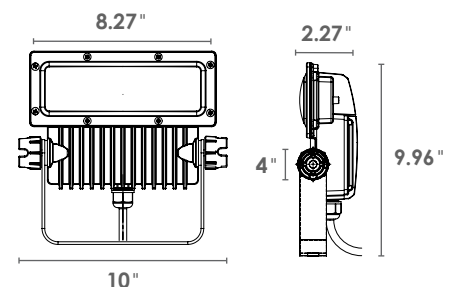

DIMENSIONS

Weight: 5 lbs.