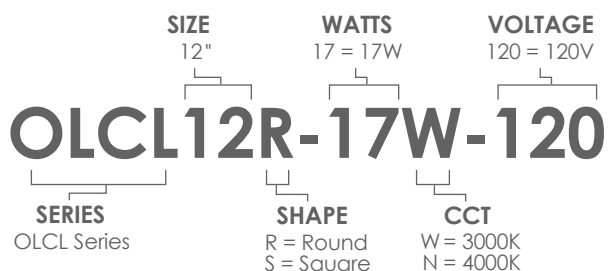

CATALOG LOGIC