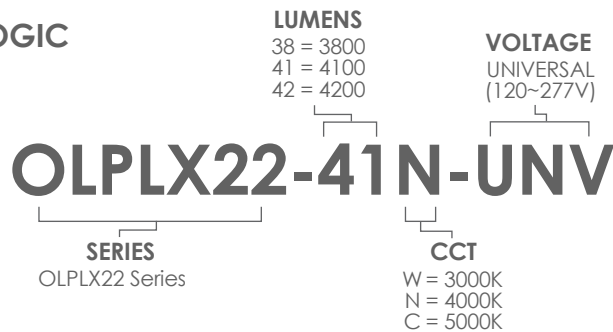

CATALOG LOGIC