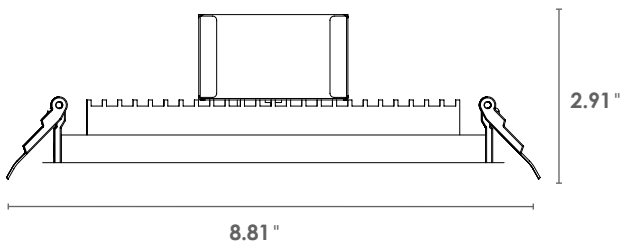

DIMENSIONS

Flange Dimensions: 8.81"

Size: 8.46" x 8.46" - 8.58" x 8.58" x 2.91"

Weight: 5.03 lbs.

DISTRIBUTION

APPLICATIONS

Offices, Schools, Hospitals, Retail

AVAILABLE COLORS