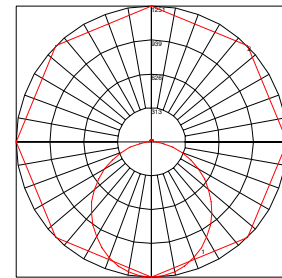

DISTRIBUTION

DIMENSIONS

Strip

Size: 49" x 2.95" x 3.85"

Weight: 6.4 lbs.

Narrow

Size: 49" x 5.9" x 3.85"

Weight: 8.3 lbs.