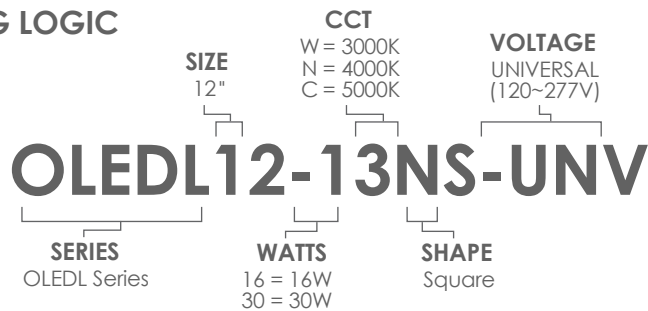

CATALOG LOGIC

ORDERING

ITEM	MODEL	CCT	LUMEN	WATTS
399577	OLEDL12-16NS-UNV	4000K	1500	16
399578	OLEDL12-16CS-UNV	5000K	1500	16
399800	OLEDL12-30WS-UNV	3000K	2850	30
399792	OLEDL12-30NS-UNV	4000K	3100	30
399799	OLEDL12-30CS-UNV	5000K	3100	30