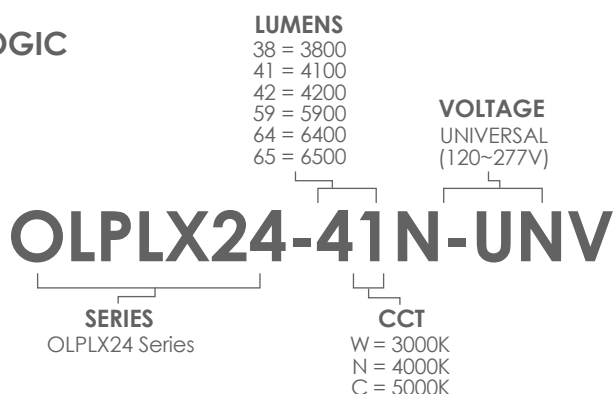

CATALOG LOGIC