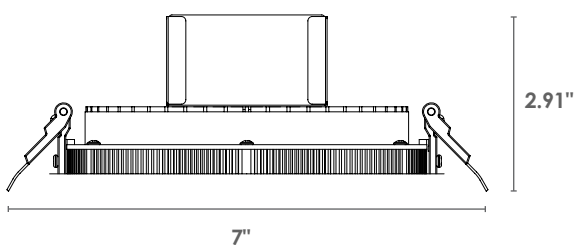

Size: 6.69"-6.81" x 2.91"

Weight: 5.5 lbs.

DISTRIBUTION

399905 OLEDL6R - GRWH

The Ohyama Lights Goof Ring allows you to cover up the existing gap between the ceiling and our downlights for a clean uniform look.