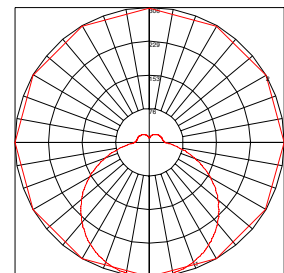

AVAILABLE COLORS

DISTRIBUTION