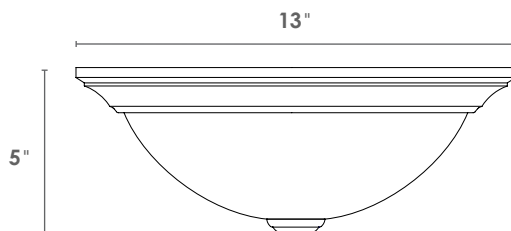

DIMENSIONS

Size: 13" x 5"