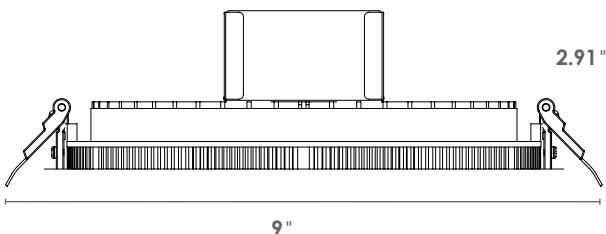

DIMENSIONS

Trim O.D.: 9"
 Size: 9"-9.13" x 2.91"
 Weight: 5.03 lbs.

DISTRIBUTION

APPLICATIONS

Offices, Schools, Hospitals, Retail

AVAILABLE COLORS

ACCESSORIES

399906 OLEDL8R - GRWH