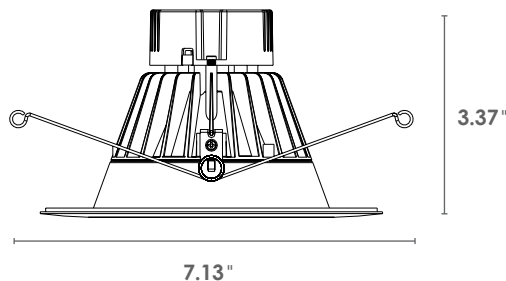

Retrofit Size: 5.11" - 6.10"
(130mm - 155mm)

(H) 4.4" (111mm)

Weight: 1.3 lbs.

DIMENSIONS

4" Round

Trim O.D.: 5"

Size: 4" x 3.3"

Weight: 1.1 lbs.

CATALOG LOGIC

ORDERING

ITEM	MODEL	SIZE	CCT	LUMEN	WATTS
399510	OLCDL-6F-11W-3D	6"	3000K	920	14

DIMENSIONS

5" / 6" Round

Trim O.D.: 7.13"

Size: 5.11" - 6.1" x 3.37"

Weight: 1.3 lbs.