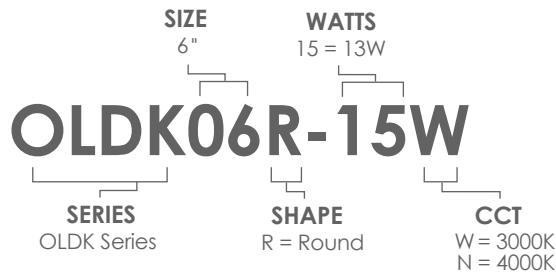

AVAILABLE COLORS

CATALOG LOGIC