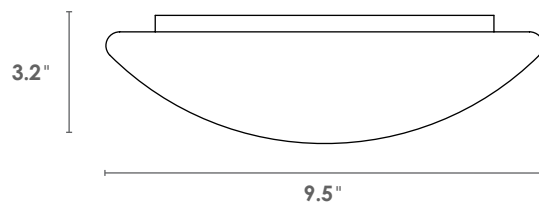

CATALOG LOGIC

ORDERING

ITEM	MODEL	CCT	LUMEN	WATTS
399640	OLCL09R-11W	3000K	650	11
399641	OLCL09R-11N	4000K	650	11

DIMENSIONS

Size: 9.5" x 3.2"

APPLICATIONS

Kitchens, Bathrooms, Closets,
Laundry Rooms, Hallways