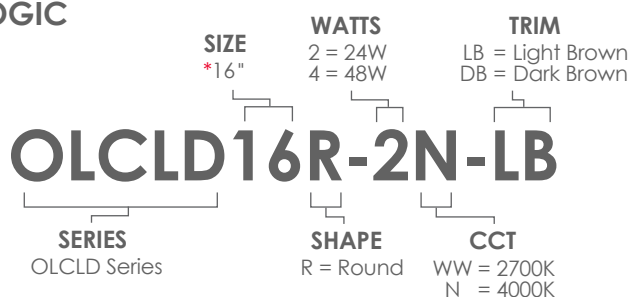

CATALOG LOGIC

*Note: when an LB or DB trim is added the fixture becomes 23"