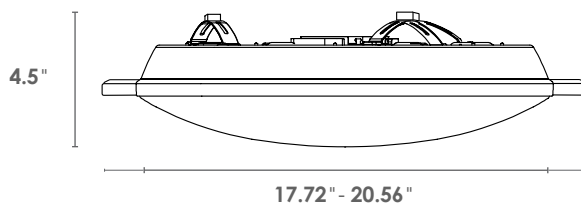

DISTRIBUTION

DIMENSIONS

Trim O.D.: 20.56"
Size: 17.72" x 4.5"

OLCLG SERIES

Glass LED Ceiling Light

PERFORMANCE

VOLTAGE 120	CRI ≥80	WATTAGE 20	LUMENS 2000 / 3800
UL LISTED Damp Locations	DIMMING Triac	LIFETIME 50,000 Hrs	WARRANTY 5 Years
		CCT 4000K	CCT 2700K