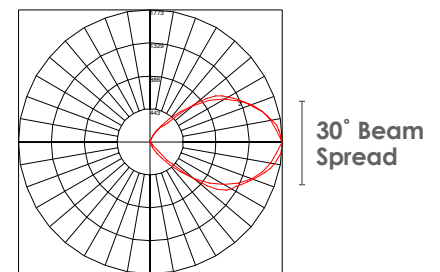

DISTRIBUTION