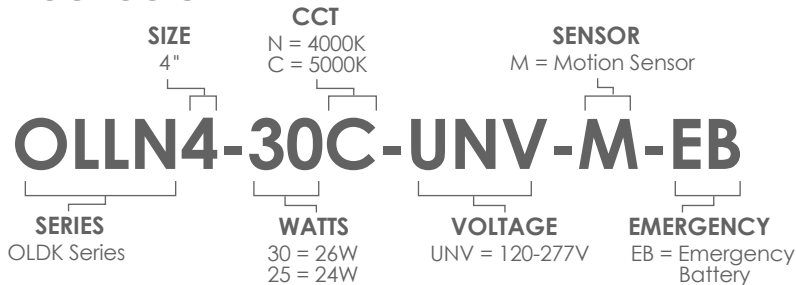

CATALOG LOGIC