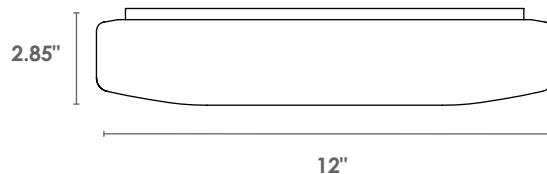

12" Square

Size: 12" x 12" x 2.85"