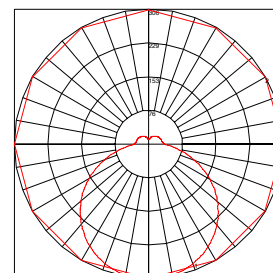

AVAILABLE COLORS

DISTRIBUTION