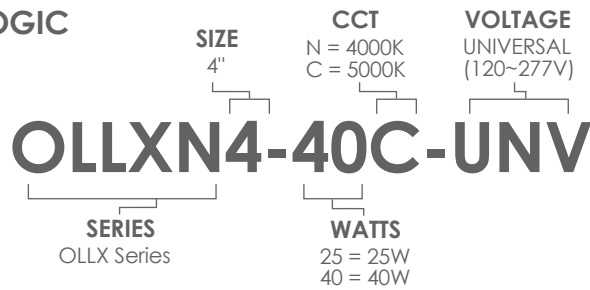

CATALOG LOGIC