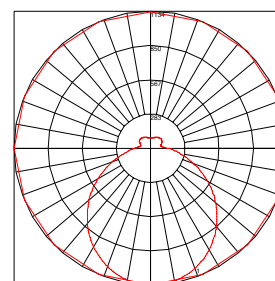

DISTRIBUTION

DIMENSIONS

Trim O.D.: 20.56"
Size: 17.72" x 4.5"

OLCLG SERIES

Glass LED Ceiling Light

PERFORMANCE

VOLTAGE 120	CRI ≥80	WATTAGE 20	LUMENS 2000 / 3800
UL LISTED Damp Locations	DIMMING Triac	LIFETIME 50,000 Hrs	WARRANTY 5 Years
		CCT 4000K	CCT 2700K