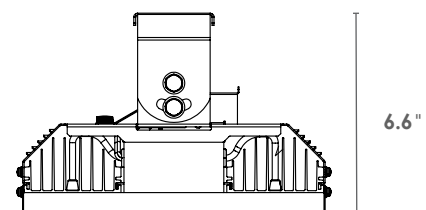

DIMENSIONS

Size: 20.5" x 10.2" x 6.6"

Weight: 22.5 lbs.

OLHB SERIES

150 Watt LED Aisle Light

PERFORMANCE

VOLTAGE 120 - 277V	CRI ≥80	WATTAGE 150	LUMENS 14800 / 15100
UL LISTED Damp Locations	BEAM ANGLE 25°	L70 ≥100,000 Hrs	WARRANTY 5 Years
DIMMING Not Dimmable	CCT 5000K	CCT 4000K	