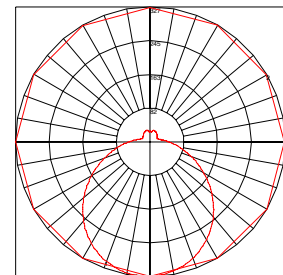

AVAILABLE COLORS

DISTRIBUTION