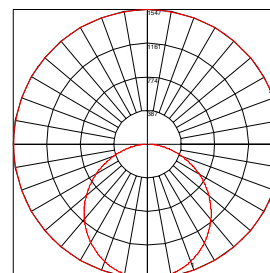

DISTRIBUTION