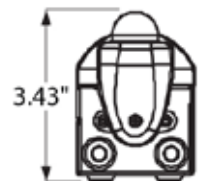

DIMENSIONS

Size: 50.35" x 2.36" x 3.43"

Weight: 5.2 lbs.