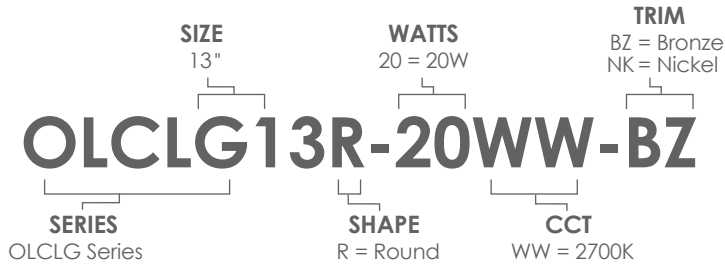

CATALOG LOGIC