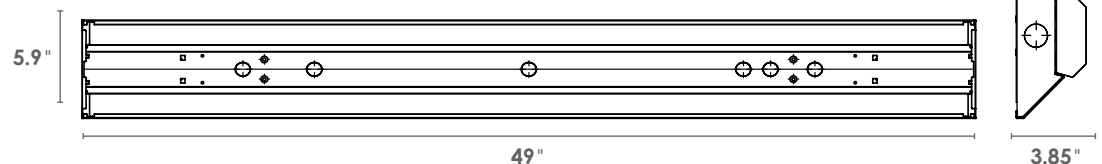

DISTRIBUTION

DIMENSIONS

Strip

Size: 49" x 2.95" x 3.85"

Weight: 6.4 lbs.

Narrow

Size: 49" x 5.9" x 3.85"

Weight: 8.3 lbs.