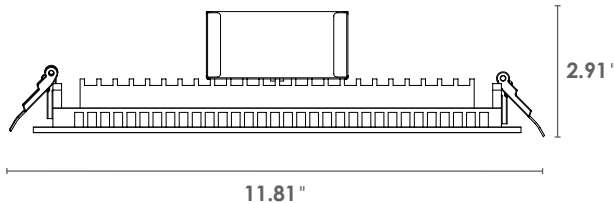

DIMENSIONS

Flange Dimensions: 11.81" x 11.81"

Size: 11.5" x 11.5" - 11.6" x 11.6" x 2.91"

Weight: 5.03 lbs.

DISTRIBUTION

APPLICATIONS

Offices, Schools, Hospitals, Retail

AVAILABLE COLORS