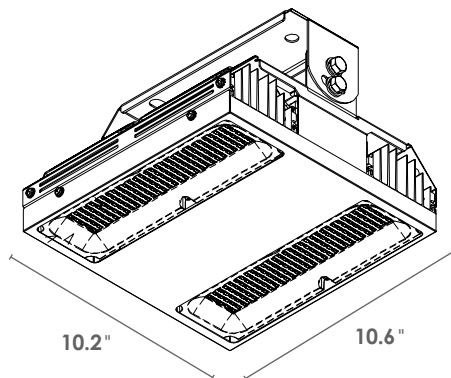

DIMENSIONS

Size: 10.6" x 10.2" x 6.6"

Weight: 10.32 lbs.

OLHB SERIES

144 Watt LED Highbay

PERFORMANCE

VOLTAGE 120 - 277V	CRI ≥80	WATTAGE 144	LUMENS 17900 / 18400
UL LISTED Damp Locations	BEAM ANGLE 110°	L70 ≥100,000 Hrs	WARRANTY 5 Years
DIMMING Not Dimmable	CCT 5000K	CCT 4000K	