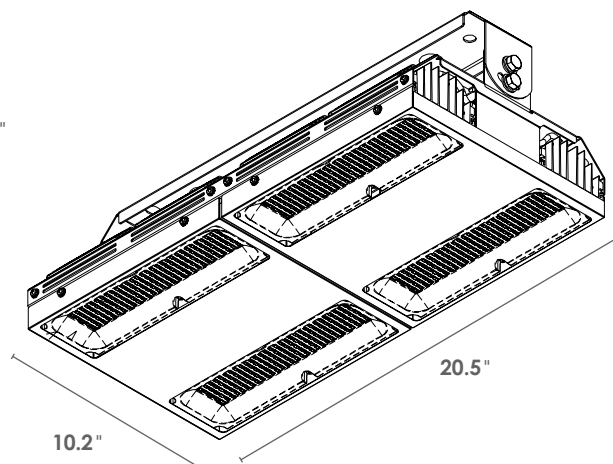

DIMENSIONS

Size: 20.5" x 10.2" x 6.6"

Weight: 22.5 lbs.

OLHB SERIES

150 Watt LED Aisle Light

PERFORMANCE

VOLTAGE 120 - 277V	CRI ≥80	WATTAGE 150	LUMENS 14800 / 15100
UL LISTED Damp Locations	BEAM ANGLE 25°	L70 ≥100,000 Hrs	WARRANTY 5 Years
DIMMING Not Dimmable	CCT 5000K	CCT 4000K	