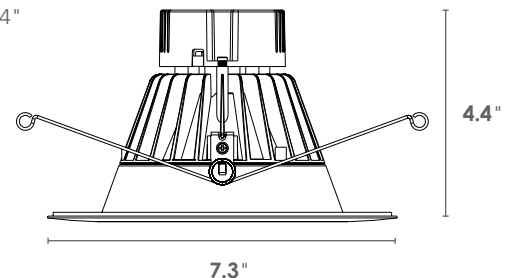

5"/6" Round

Trim O.D.: 7.3"

Size: 5.11" - 6.1" x 4.4"

Weight: 1.3 lbs.