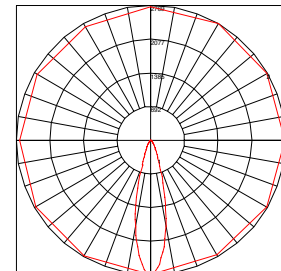

AVAILABLE COLORS

DISTRIBUTION