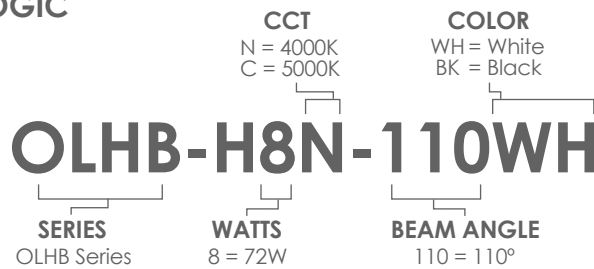

CATALOG LOGIC