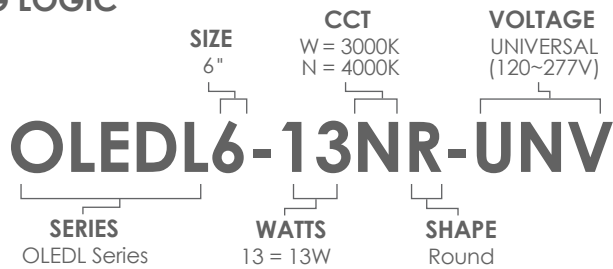

CATALOG LOGIC

APPLICATIONS

Offices, Schools, Hospitals, Retail

AVAILABLE COLORS

ORDERING

ITEM	MODEL	CCT	LUMEN	WATTS
399573	OLEDL6-13WR-UNV	3000K	1100	13
399574	OLEDL6-13NR-UNV	4000K	1200	13