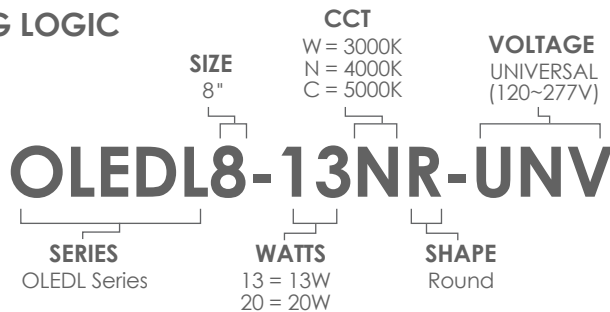

OLEDL SERIES

8" Round LED Downlight

PERFORMANCE

VOLTAGE 120~277V	CRI ≥80	WATTAGE 13 / 20	LUMENS 1200/1950/2150
IC RATED Insulated Ceilings	BEAM 112°	L70 100,000 Hrs	DIMMING 0-10V
WARRANTY 5 Years	CCT 5000K	CCT 4000K	CCT 3000K

CATALOG LOGIC

ORDERING

ITEM	MODEL	CCT	LUMEN	WATTS
399708	OLEDL8-13CR-UNV	5000K	1200	13
399709	OLEDL8-13WR-UNV	3000K	1100	13
399576	OLEDL8-13NR-UNV	4000K	1200	13
399796	OLEDL8-20CR-UNV	5000K	2150	20
399797	OLEDL8-20NR-UNV	4000K	2150	20
399798	OLEDL8-20WR-UNV	3000K	1950	20