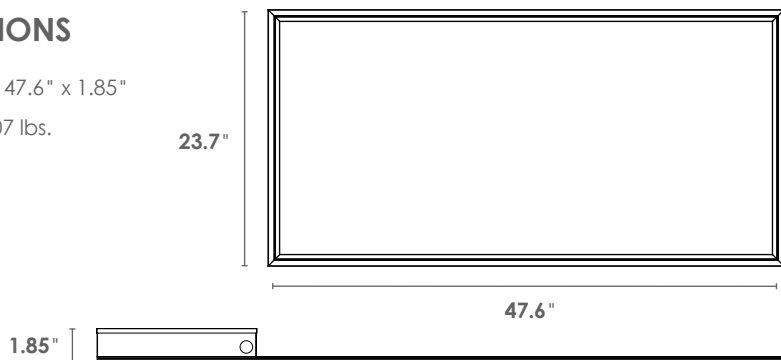

CATALOG LOGIC

ORDERING

ITEM	MODEL	CCT	LUMEN	WATTS
399744	OLPLX14-38W-UNV	3500K	3800	41
399745	OLPLX14-41N-UNV	4000K	4100	41
399746	OLPLX14-42C-UNV	5000K	4200	41

DIMENSIONS

Size: 47.76" x 11.7" x 1.85"

Weight: 15.14 lbs.

DIMENSIONS

Size: 23.7" x 47.6" x 1.85"

Weight: 22.07 lbs.

APPLICATIONS

Offices, Schools, Hospitals, Retail

AVAILABLE COLORS

ACCESSORIES

399931 - OLPL24-SMK