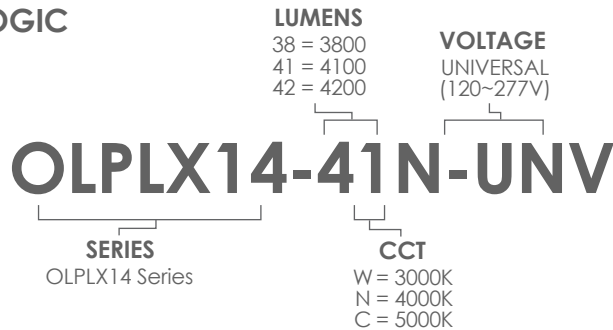

CATALOG LOGIC