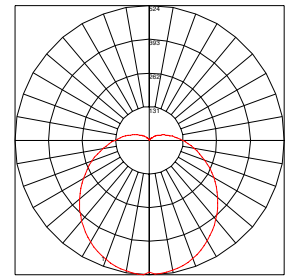

DISTRIBUTION

DIMENSIONS

Size: 50.35" x 2.36" x 3.43"

Weight: 5.2 lbs.

OLLX LineLux™ Series

PERFORMANCE

VOLTAGE 120 - 277V	CRI ≥80	WATTAGE 25 / 40	LUMENS 2500 / 4000
UL LISTED Damp Locations	DIMMING 0-10V	L70 >50,000 Hrs	WARRANTY 5 Years
	CCT 5000K	CCT 4000K	