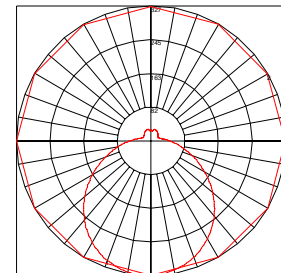

AVAILABLE COLORS

DISTRIBUTION