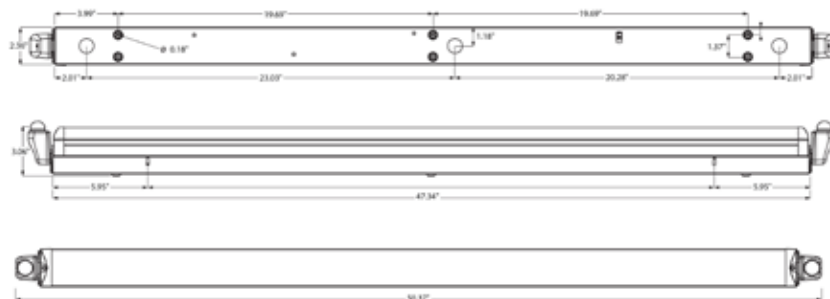

DIMENSIONS

Size: 50.35" x 2.36" x 3.43"

Weight: 5.2 lbs.