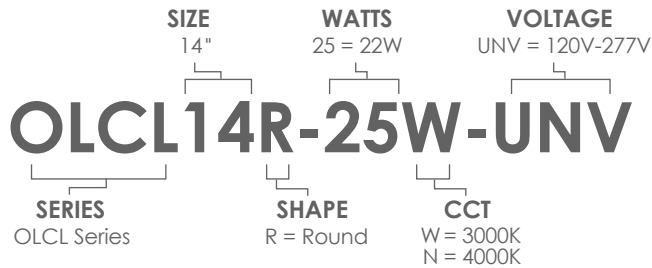

CATALOG LOGIC