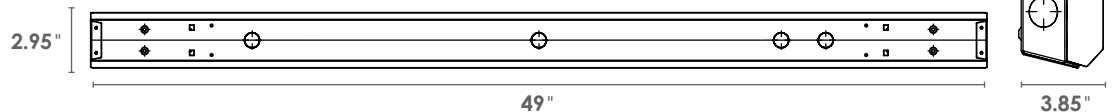

DISTRIBUTION

DIMENSIONS

Strip

Size: 49" x 2.95" x 3.85"

Weight: 6.4 lbs.

Narrow

Size: 49" x 5.9" x 3.85"

Weight: 8.3 lbs.