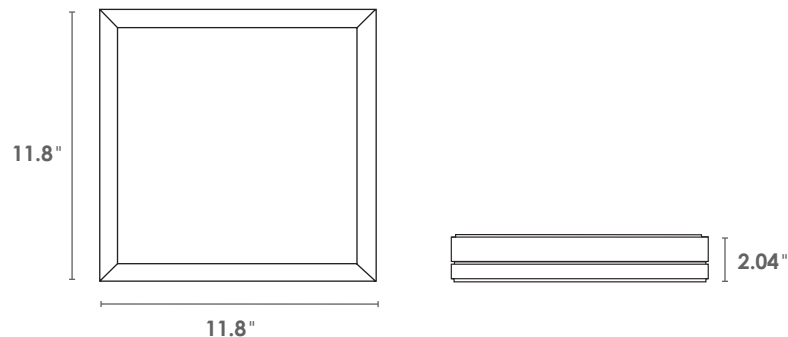

DIMENSIONS

Size: 11.8" x 11.8" x 2.04"

Weight: 5.5 lbs.

APPLICATIONS

Offices, Schools, Hospitals, Retail

AVAILABLE COLORS

DISTRIBUTION

OLPLX14 SERIES