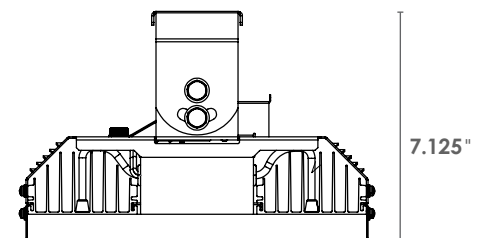

DIMENSIONS

Size: 20.5" x 10.2" x 7.125"

Weight: 20.5 lbs.