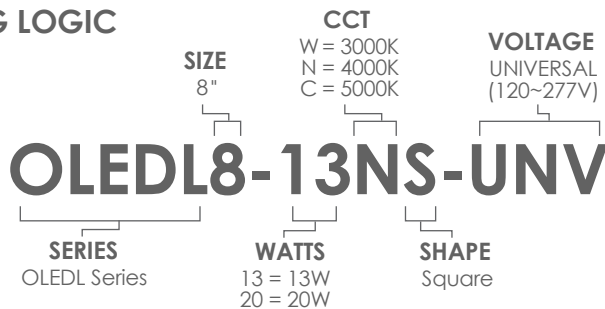

OLEDL SERIES

8" Square LED Downlight

PERFORMANCE

VOLTAGE 120~277V	CRI ≥80	WATTAGE 13 / 20	LUMENS 3800 - 6500
IC RATED Insulated Ceilings	BEAM 112°	L70 100,000 Hrs	DIMMING 0-10V
WARRANTY 5 Years	CCT 5000K	CCT 4000K	CCT 3000K

CATALOG LOGIC

ORDERING

ITEM	MODEL	CCT	LUMEN	WATTS
399707	OLEDL8-13CS	5000K	1200	13
399706	OLEDL8-13WS	3000K	1100	13
399575	OLEDL8-13NS-UNV	4000K	1200	13
399794	OLEDL8-20CS-UNV	5000K	2150	20
399791	OLEDL8-20NS-UNV	4000K	2150	20
399795	OLEDL8-20WS-UNV	3000K	1950	20