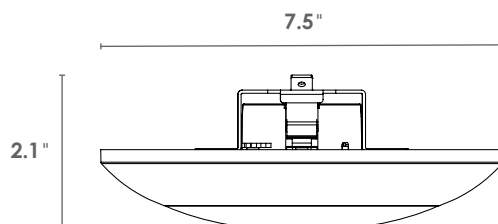

DIMENSIONS

Size: 7.5" x 2.1"