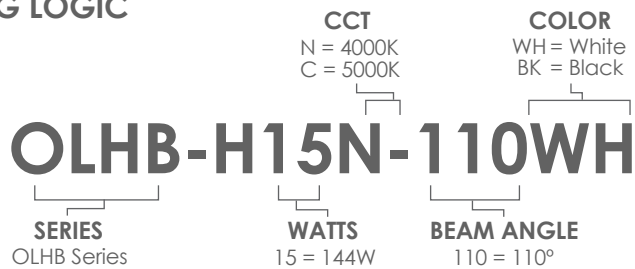

AVAILABLE COLORS

CATALOG LOGIC