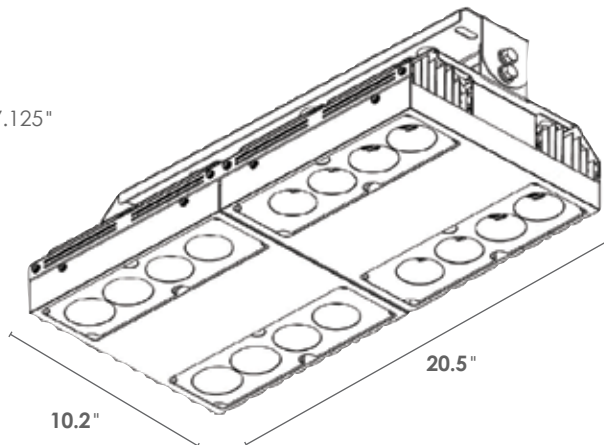

DIMENSIONS

Size: 20.5" x 10.2" x 7.125"

Weight: 20.5 lbs.