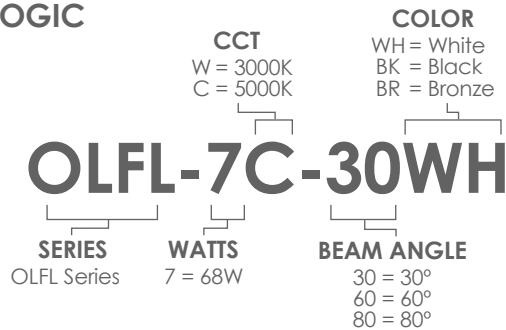

OLFL SERIES

68W LED Floodlight

PERFORMANCE

VOLTAGE 120 - 277V	CRI ≥80 / ≥65	WATTAGE 68	LUMENS 4200 - 6100
UL LISTED Wet Locations	BEAM 30°/60°/80°	L70 ≥100,000 Hrs	WARRANTY 5 Years
DIMMING Not Dimmable	CCT 5000K	CCT 5000K	

CATALOG LOGIC

ORDERING

ITEM	MODEL	CCT	LUMEN	WATTS
399581	OLFL-7C-30WH	5000K	6000	68
399582	OLFL-7C-30BK	5000K	6000	68
399583	OLFL-7C-30BR	5000K	6000	68
399584	OLFL-7C-80WH	5000K	6100	68
399585	OLFL-7C-80BK	5000K	6100	68
399586	OLFL-7C-80BR	5000K	6100	68
399587	OLFL-7C-60WH	5000K	5900	68
399588	OLFL-7C-60BK	5000K	5900	68
399589	OLFL-7C-60BR	5000K	5900	68
399590	OLFL-7W-30WH	3000K	4400	68
399591	OLFL-7W-30BK	3000K	4400	68
399592	OLFL-7W-30BR	3000K	4400	68
399593	OLFL-7W-80WH	3000K	4400	68
399594	OLFL-7W-80BK	3000K	4400	68
399595	OLFL-7W-80BR	3000K	4400	68
399596	OLFL-7W-60WH	3000K	4200	68
399597	OLFL-7W-60BK	3000K	4200	68
399598	OLFL-7W-60BR	3000K	4200	68