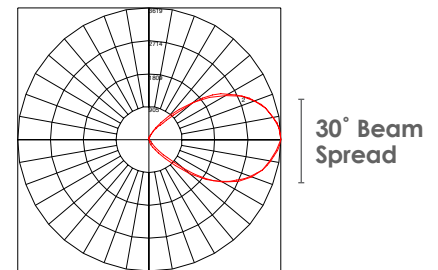

DISTRIBUTION