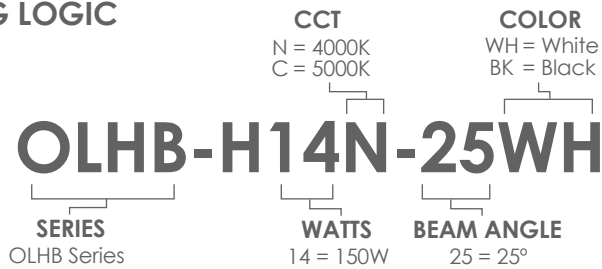

CATALOG LOGIC