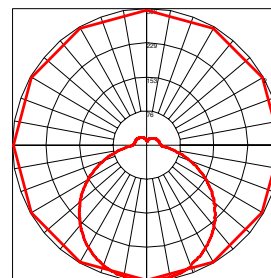

OLCL SERIES

12" Round & Square LED Ceiling Light

PERFORMANCE

VOLTAGE 120	CRI ≥80	WATTAGE 17	LUMENS 1200
UL LISTED Damp Locations	DIMMING Triac	LIFETIME 50,000 Hrs	WARRANTY 5 Years
		CCT 4000K	CCT 3000K

CATALOG LOGIC

ORDERING

ITEM	MODEL	CCT	LUMEN	WATTS
399520	OLCL12R-17N-120	4000K	1200	17
399521	OLCL12S-17N-120	4000K	1200	17
399642	OLCL12R-17W-120	3000K	1200	17
399643	OLCL12S-17W-120	3000K	1200	17

DIMENSIONS

12" Round

Size: 11.3" x 3.6"

12" Square

Size: 12" x 12" x 2.85"

APPLICATIONS

Kitchens, Bathrooms, Closets,
Laundry Rooms, Hallways

AVAILABLE COLORS

DISTRIBUTION

12" Round

12" Square