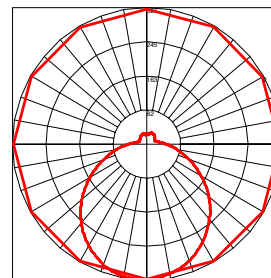

AVAILABLE COLORS

DISTRIBUTION

12" Round