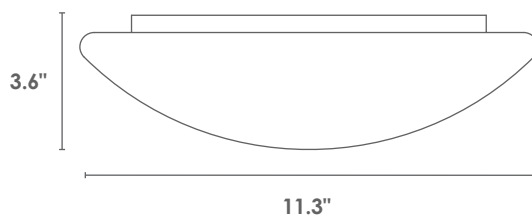

DIMENSIONS

12" Round

Size: 11.3" x 3.6"