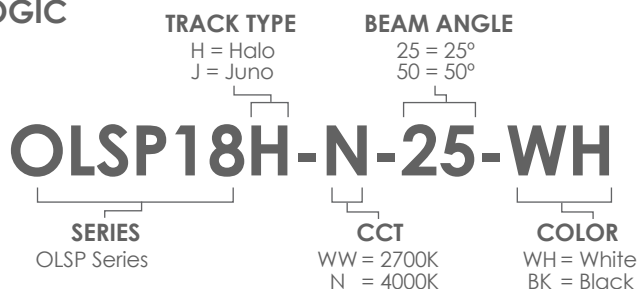

AVAILABLE COLORS

CATALOG LOGIC