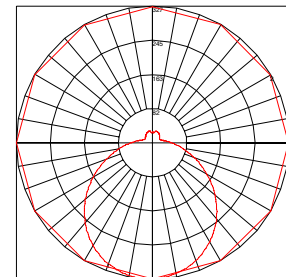

AVAILABLE COLORS

DISTRIBUTION