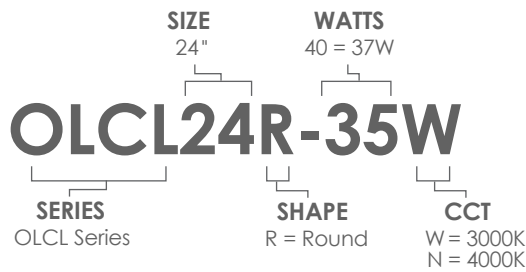

CATALOG LOGIC