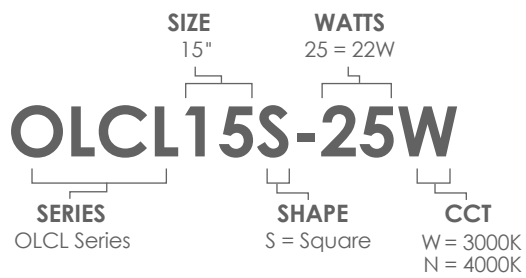

CATALOG LOGIC