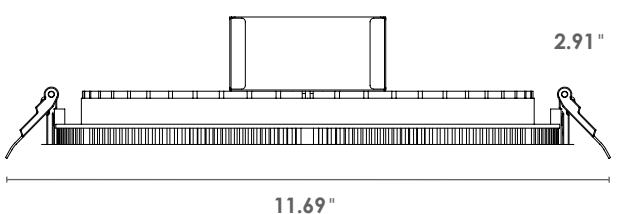

DIMENSIONS

Trim O.D.: 11.69"
 Size: 11.45"-11.57" x 2.91"
 Weight: 7.72 lbs.

DISTRIBUTION

APPLICATIONS

Offices, Schools, Hospitals, Retail

AVAILABLE COLORS

ACCESSORIES

399908 OLEDL12R - GRWH