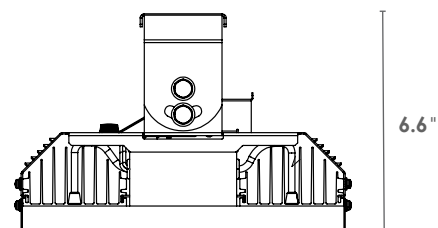

DIMENSIONS

Size: 10.6" x 10.2" x 6.6"

Weight: 10.32 lbs.