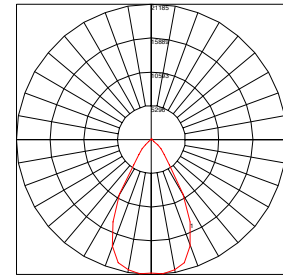

AVAILABLE COLORS

DISTRIBUTION