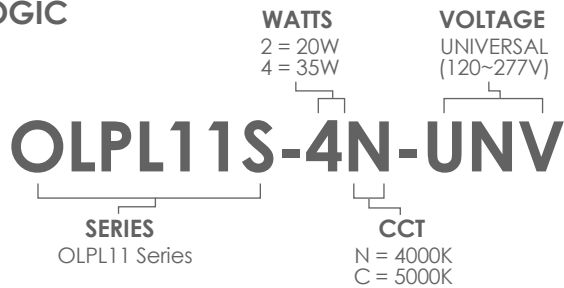

PERFORMANCE

VOLTAGE 120~277V	CRI ≥80	WATTAGE 20/35	LUMENS 1700-2600
UL LISTED Damp Location	BEAM 112°	L70 40,000 Hrs	DIMMING 0-10V / DALI
WARRANTY 5 Years	CCT 5000K	CCT 4000K	

CATALOG LOGIC

ORDERING

ITEM	MODEL	CCT	LUMEN	WATTS
399553	OLPL11S-2N-UNV	4000K	1700	20
399549	OLPL11S-2C-UNV	5000K	1700	20
399554	OLPL11S-4N-UNV	4000K	2600	35
399550	OLPL11S-4C-UNV	5000K	2600	35