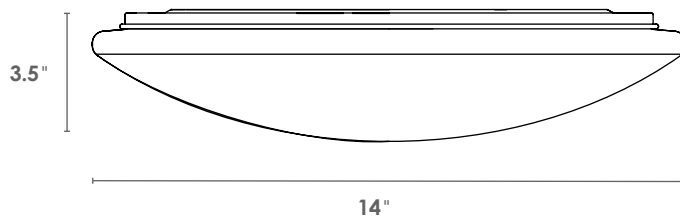

DIMENSIONS

Size: 14" x 3.5"

OLCL SERIES

15" Square LED Ceiling Light

PERFORMANCE

VOLTAGE 120	CRI ≥80	WATTAGE 22	LUMENS 1500
UL LISTED Damp Locations	DIMMING Triac	LIFETIME 35,000 Hrs	WARRANTY 5 Years
		CCT 4000K	CCT 3000K