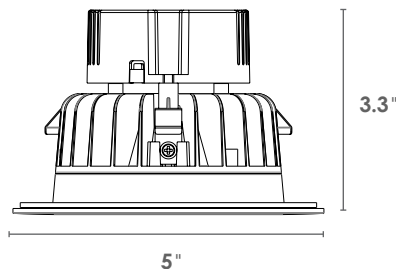

Retrofit Size: 5.11" - 6.10"
(130mm - 155mm)

(H) 4.4" (111mm)

Weight: 1.3 lbs.

DIMENSIONS

4" Round

Trim O.D.: 5"

Size: 4" x 3.3"

Weight: 1.1 lbs.