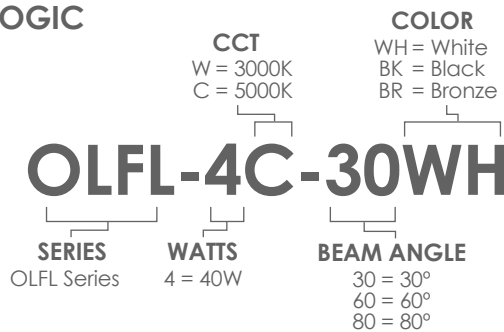

CATALOG LOGIC