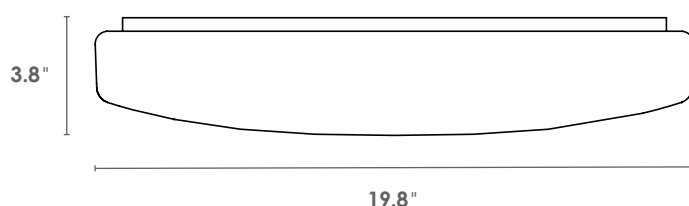

CATALOG LOGIC

ORDERING

ITEM	MODEL	CCT	LUMEN	WATTS
399650	OLCL20S-35W-UNV	3000K	2250	32
399651	OLCL20S-35N-UNV	4000K	2250	32

DIMENSIONS

Size: 19.8" x 19.8" 3.8"

APPLICATIONS

Kitchens, Bathrooms, Closets,
Laundry Rooms, Hallways