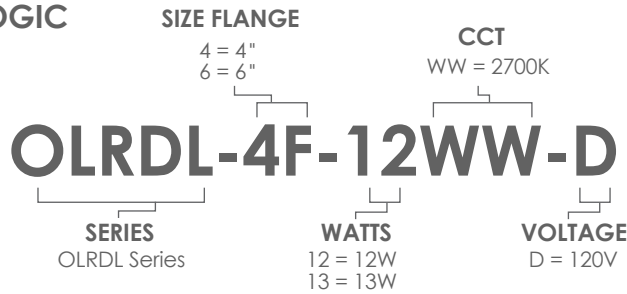

CATALOG LOGIC