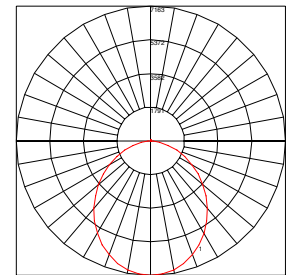

DISTRIBUTION