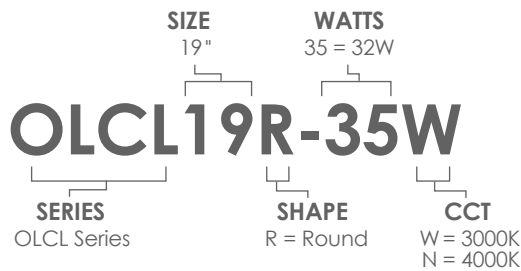

CATALOG LOGIC