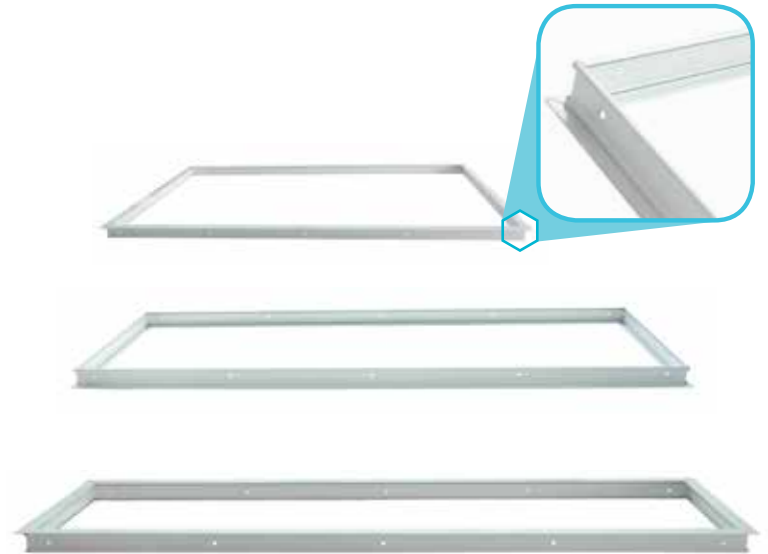

PANEL SERIES KITS

MODEL	DESCRIPTION	CASE
LR24070	LED/2X2/SURFACE/KIT	1
LR24072	LED/1X4/SURFACE/KIT	1
LR24075	LED/2X4/SURFACE/KIT	1
LR24080	LED/1x4/FLANGE/KIT	1
LR24081	LED/2x2/FLANGE/KIT	1
LR24082	LED/2x4/FLANGE/KIT	1
LR24077	LED/SUSPENSION/KIT	1

THREE WAYS TO INSTALL AND SUSPEND... FLANGE, SURFACE AND SUSPENSION