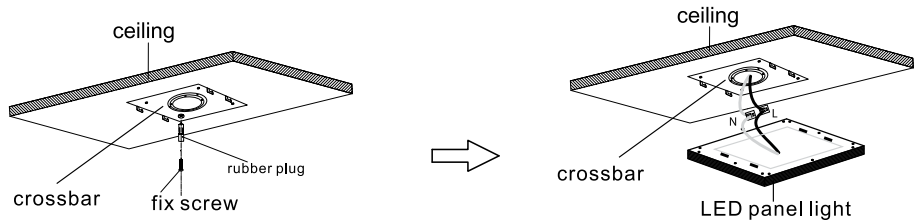

1'X1' PANEL

1'X2' PANEL

1'X1' PANEL BACK

INSTALLATION INSTRUCTIONS

SURFACE MOUNT PANEL SERIES

- UL-cUL Listed
- Flush Mount
- Dimmable
- 50,000Hr Extra-Long Life
- Available in 1'x1' / 1'x2' Panels
- Ultra Sleek Design (1/2" Thick Panel)
- Choice of CCT: 3K, 4K, 5K & 6.5K
- Flush Surface Mount