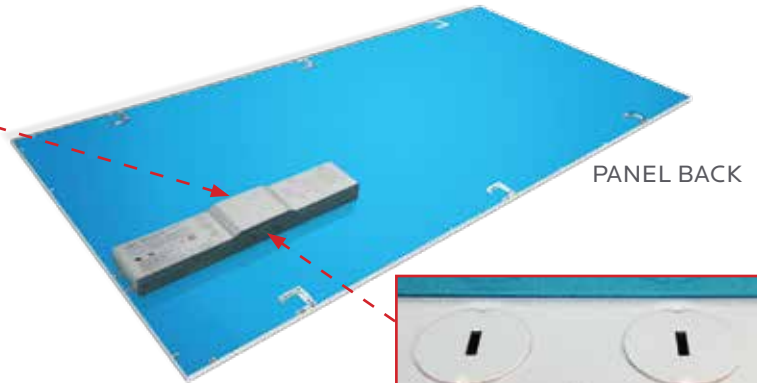

2X2 PANEL

TEST BUTTON DETAIL

2X4 PANEL

BATTERY DETAIL

PANEL BACK

CONNECTION DETAIL

EMERGENCY PANEL SERIES

- ◆ DLC - UL - cUL Listed
- ◆ 0-10V Dimming
- ◆ 50,000Hr Extra-Long Life
- ◆ Integrated Battery Backup
- ◆ Available in 2x2' & 2x4' Panels
- ◆ Ultra Sleek Design (1/2 Inch Thick)
- ◆ Choice of CCT: 3K, 3.5K, 4K, 5K & 6.5K