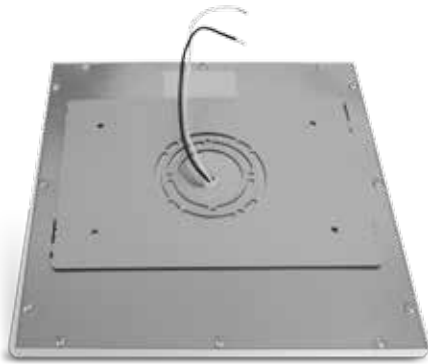

1'X1' PANEL BACK